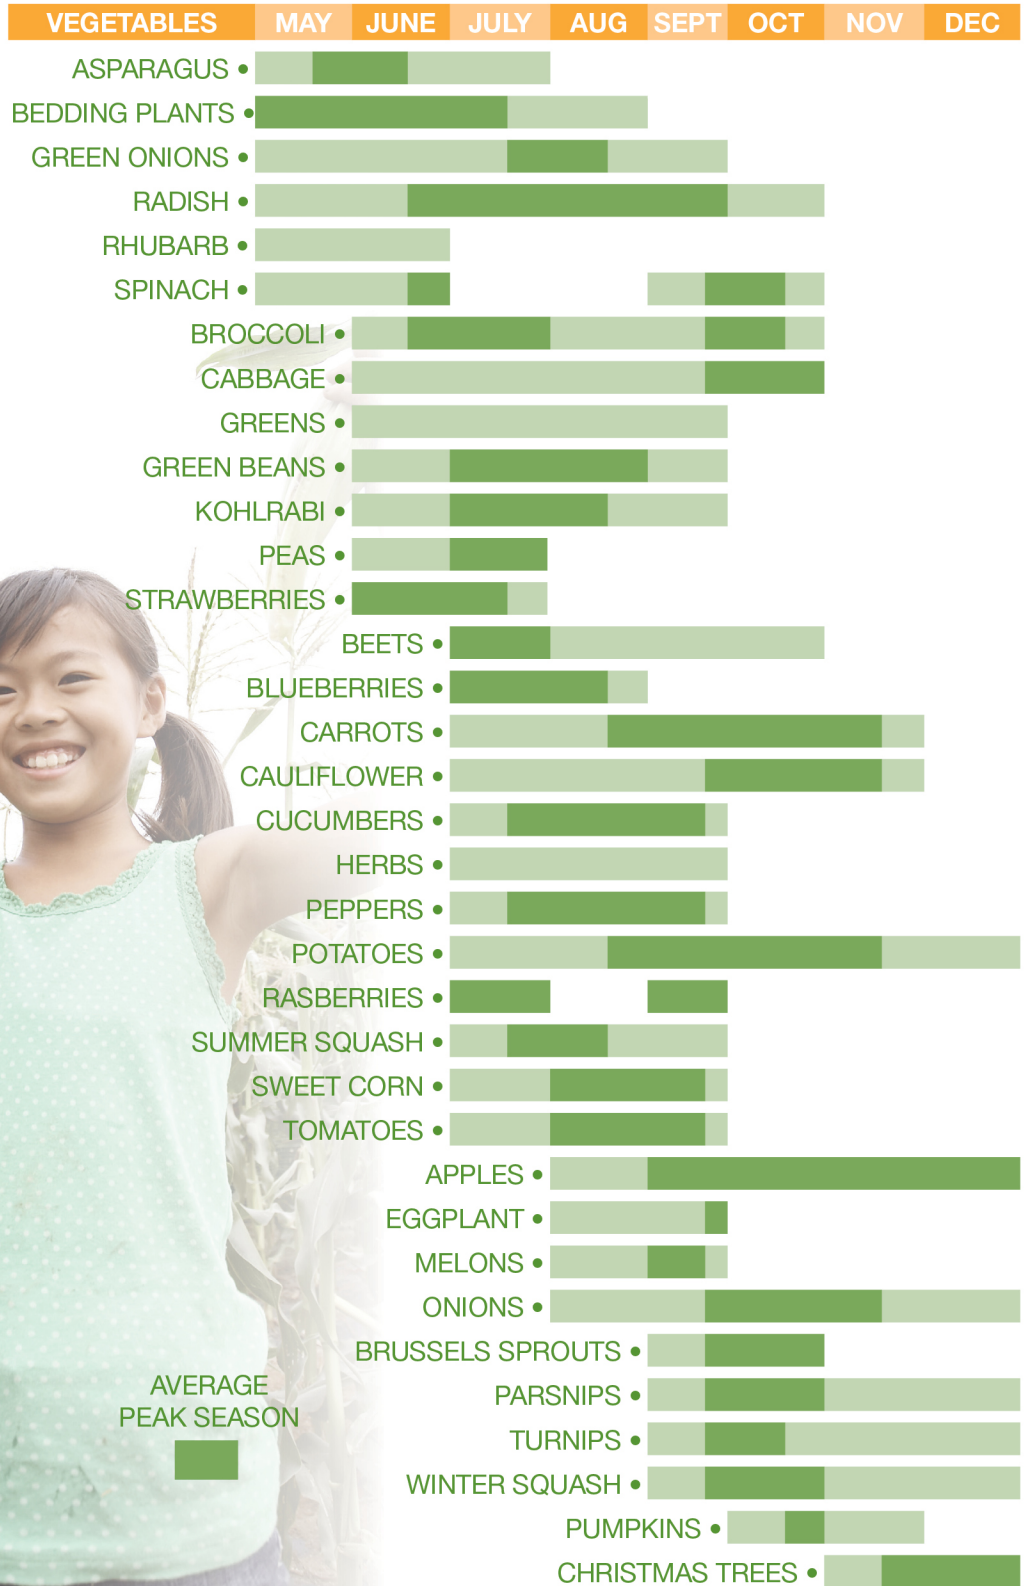

A Seasonal Look at Fresh Produce

AVERAGE
PEAK SEASON